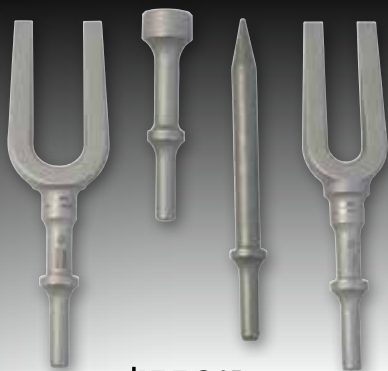

UNSTOPPABLE! Cuts up to 6 gauge (5mm).

\$319⁹⁵

Save over \$45

MT2219K

Greaseable gear area allows the tool to be properly maintained and can increase tool life

\$119⁹⁵

Save nearly \$25

AF4KA

4 PIECE FRONT END HAMMER KIT

- Kit includes: 6" tapered punch, 4" hammer, ball joint wedge and tie rod spreader

\$57⁹⁵

Save over 10%

MHF3850

FLEX-EZ 3/8" X 50' AIR HOSE

- Superior flexibility for tight radius bends in both cold and warm environments
- No memory - lays flat
- Excellent abrasion and chemical resistance