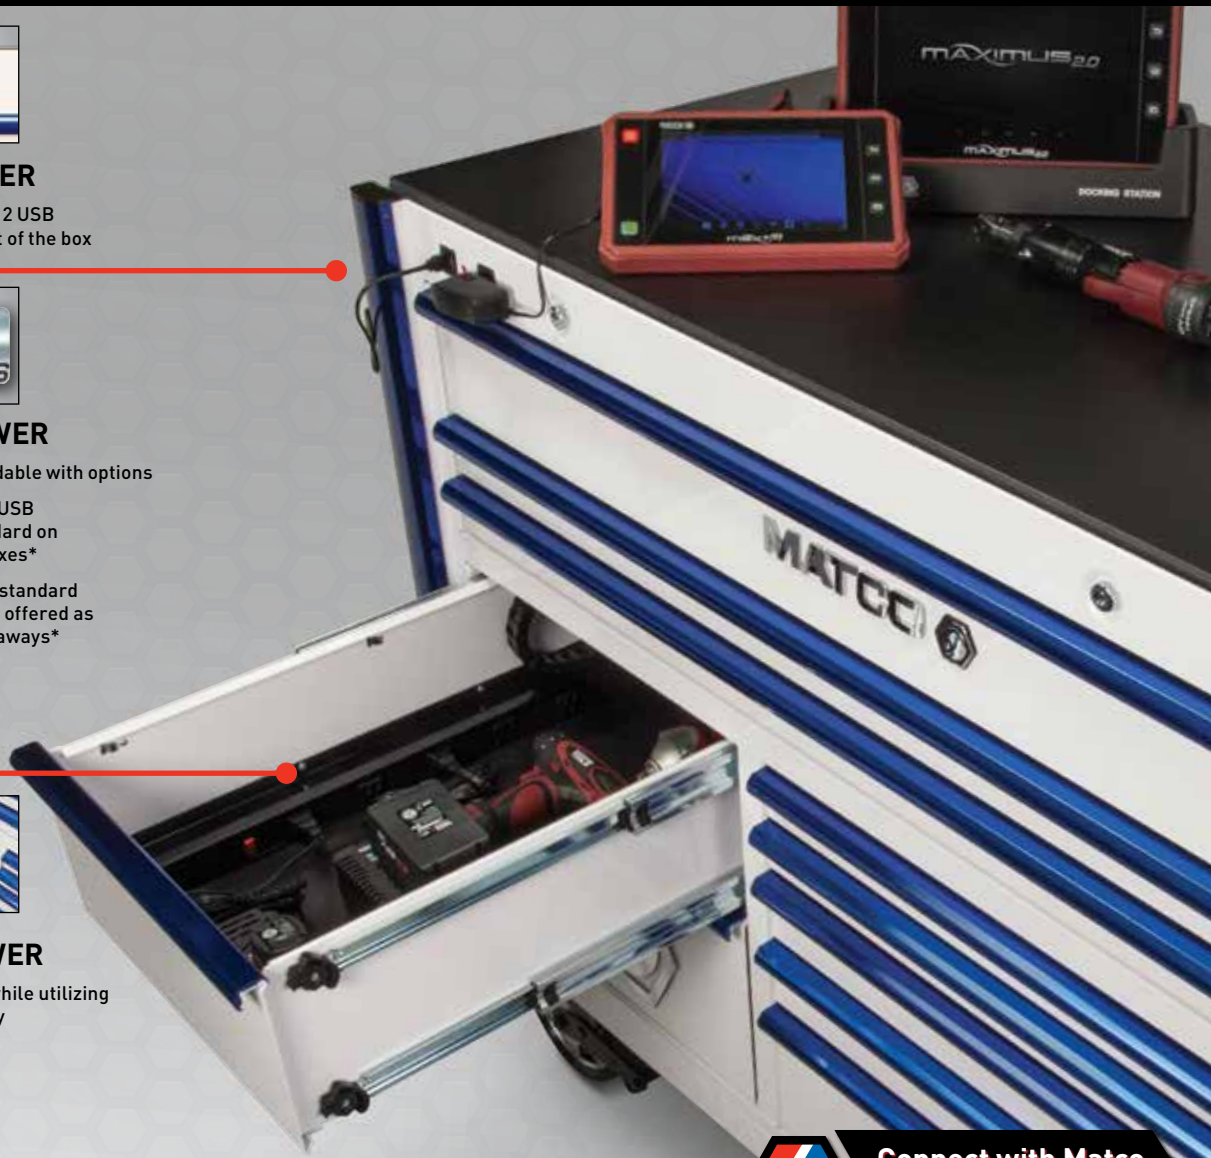

THE **TOUGHEST** BOXES
— JUST GOT —
MORE POWERFUL

NOW ALL MATCO ROLLAWAYS COME WITH POWER.*

ACCESSIBLE POWER

- Exterior power outlet plus 2 USB charging ports on the front of the box

AFFORDABLE POWER

- We're making power affordable with options
- Exterior power outlet and USB charging ports come standard on 4s, 5s and 6s series toolboxes*
- Lockable power drawer is standard on 6s series rollaways and offered as an option on 4s and 5s rollaways*

CONVENIENT POWER

- Power where you need it while utilizing maximum storage capacity

*Excludes 4122R, 41F22R, 41W22R, 4222R, 6128SR, 61F25RX, 61F28RX, 61F31RX, 62F25RX, 62F28RX, 63F31RX, 6331DS and 6428RX series rollaways. See your Matco distributor for details.

Connect with Matco
and start building yours today.
Talk to your Matco distributor.