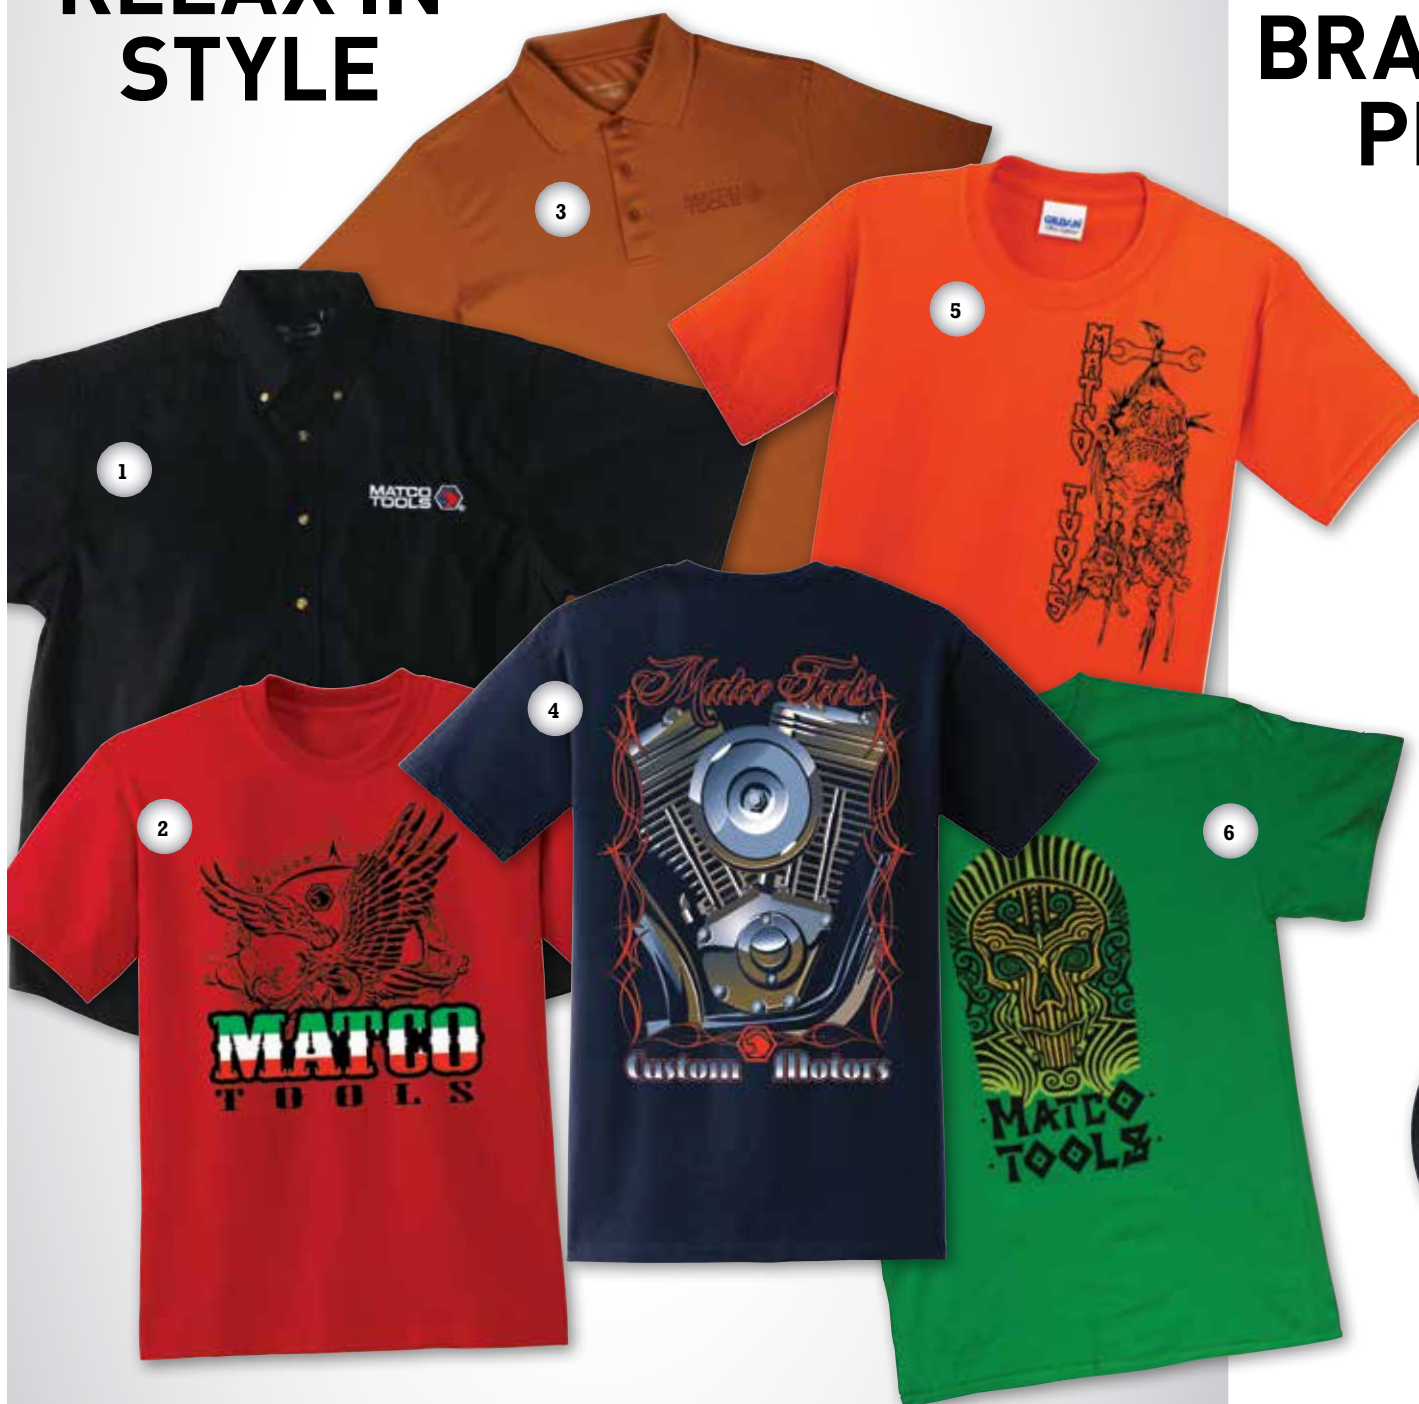

\$32⁵⁰
TIG WELDING GLOVES
 MTIG - M/L
 MTIGXX - XL/XXL

\$10⁰⁰ EACH
 PDRNV19
RAT FINK SUNGLASSES

\$76⁹⁵
 PDNV260
**HARLEY DAVIDSON®
 EAGLE KEG TAP**
 • 2.5"(W)x 9.75"(H)x 1.5"(D)

MATCO GEAR

RELAX IN STYLE

1 BLACK POPLIN SHIRT
 PDMCS37 [SIZE]
 • Easy-care 65/35 poly/cotton blend
 • Stain release and wrinkle resistant
 • Sizes: M-XL **\$57.95**
 • Sizes: XXL-XXXL **\$60.95**

3 TEXAS ORANGE POLO
 PDMP35 [SIZE]
 • Sizes: M-XL **\$68.95**
 • Sizes: XXL-XXXL **\$76.95**

5 VOODOO TEE
 PDMT274 [SIZE]
 • Sizes: M-XL **\$24.95**
 • Sizes: XXL-XXXL **\$31.95**

2 ESPANOL TEE
 PDMT273 [SIZE]
 • Sizes: M-XL **\$24.95**
 • Sizes: XXL-XXXL **\$31.95**