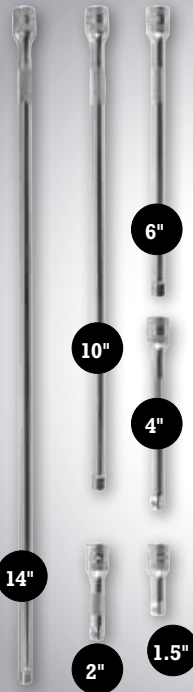

Easier identification with high visibility laser and impression stamped size markings.

ONE PRICE

\$169⁹⁹

FOR 2 SETS

\$149.99 VALUE

SBDPMA10R
**3/8" DRIVE 10 PIECE
DEEP METRIC**
Includes sizes: 10mm-19mm

SADPMA12R
1/4" DRIVE 12 PIECE METRIC
Includes sizes: 14mm-15mm

- 72 tooth ratcheting wrench gains access where standard ratcheting wrenches will not fit with a minimal 5° swing arc
- Non-slip box end
- Includes sizes: 21mm, 22mm, 24mm, 25mm

\$163⁵⁰

Save 15%

SID23PB

23 PIECE IMPACT DRIVER & BIT KIT

- The most-used bits for automotive applications
- Bits feature black oxide finish, 5/16" hex shank diameter, and 1 1/2" length

\$97⁵⁰

Save 15%

SAXK6TA

1/4" DRIVE 6 PIECE STANDARD CHROME EXTENSION SET

- Knurled shank provides a firm, non-slip grip
- Allows access in confined areas
- Clearly marked for ease of identification
- Includes sizes: 1.5", 2", 4", 6", 10" and 14"

\$67⁵⁰

AR6ST

1/4" DRIVE 100 TOOTH SWIVEL RATCHETS

- Compact head allows access into confined areas and a 3.6° swing arc allows for minimal movement
- The quick-release button securely locks the socket into place and releases easily when the button is depressed
- Overall length 6"